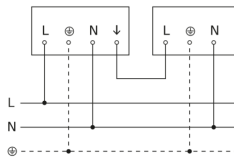

Technical specifications

Dimensions (L x W x H)	224 x 175 x 242 mm	IP-rating	IP44
With lamp	No	Protection class	II
Manufacturer's Warranty	3 years	Ambient temperature	-20 – 40 °C
With remote control	No	Housing material	Plastic
Version	black	Cover material	Plastic, structured
PU1, EAN	4007841084752	Output	15 W
Application, place	Outdoors	Lamp	All-purpose lamp
Application, room	front door, courtyard & driveway, all round the building, terrace / balcony	Base	E27
Colour	black	Basic light level function	No
includes sheet of self-adhesive numbers	No	Interconnection	Yes
Installation site	wall	Interconnection via	Cable
Impact resistance	IK03		

Outdoor light without sensor

L 10

black
EAN 4007841 084752
Article number 084752

Dimension Drawing

Master circuit diagram

Master/slave interconnection circuit diagram

Master/master interconnection circuit diagram