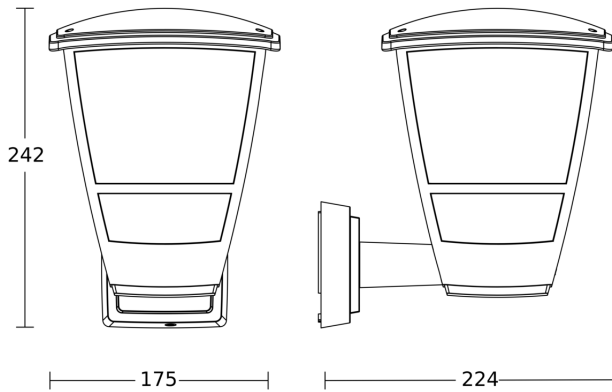

3 years

Herstellergarantie

Plastikfreie Verpackung

Energie sparen

Function description

Nostalgia meets the modern era. L 10 wall light featuring a nostalgic design yet modern lines. Suitable for any E27 bulb of choice (not included). Easy to fit thanks to few screws. With an integrated reflector foil below the cover for optimal illumination. Delivered in plastic-free packaging.

Technical specifications

Dimensions (L x W x H)	224 x 175 x 242 mm	IP-rating	IP44
With lamp	No	Protection class	II
Manufacturer's Warranty	3 years	Ambient temperature	-20 – 40 °C
With remote control	No	Housing material	Plastic
Version	black	Cover material	Plastic, structured
PU1, EAN	4007841084752	Output	15 W
Application, place	Outdoors	Lamp	All-purpose lamp
Application, room	front door, courtyard & driveway, all round the building, terrace / balcony	Base	E27
Colour	black	Basic light level function	No
includes sheet of self-adhesive numbers	No	Interconnection	Yes
Installation site	wall	Interconnection via	Cable
Impact resistance	IK03		

Outdoor light without sensor

L 10

black
EAN 4007841 084752
Article number 084752

Dimension Drawing

Master circuit diagram

Master/slave interconnection circuit diagram

Master/master interconnection circuit diagram